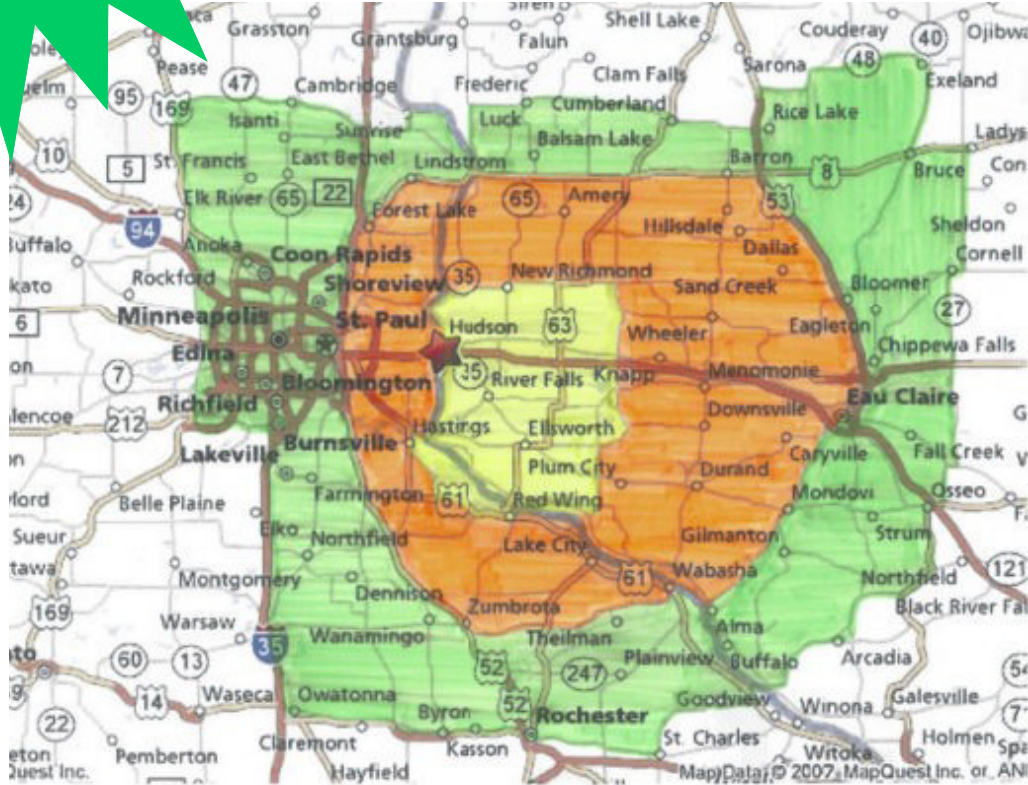

Pellet Delivery Map

Delivery Rates (per load)

- \$ 92.50 Yellow Zone (up to 4 tons- delivered at same time)
(\$20 ea additional ton above 4 tons- delivered at same time)
- \$ 142.50 Orange Zone (up to 4 tons- delivered at same time)
(\$20 ea additional ton above 4 tons- delivered at same time)
- \$ 192.50 Green Zone (up to 4 tons - delivered at same time)
(\$20 ea additional ton above 4 tons- delivered at same time)